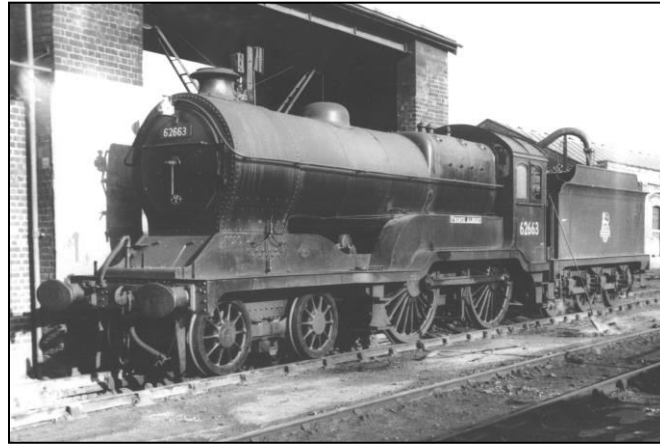

**September
2022**

BR class D11/1 4-4-0 no.62663 *Prince Albert*

**www.
gcrsociety.co.uk**

1	Thursday			
2	Friday			
3	Saturday			
4	Sunday			
5	Monday			
6	Tuesday			
7	Wednesday			
8	Thursday			
9	Friday			
10	Saturday			
11	Sunday			
12	Monday			
13	Tuesday			
14	Wednesday			
15	Thursday			
16	Friday			
17	Saturday			
18	Sunday			
19	Monday			
20	Tuesday			
21	Wednesday			
22	Thursday			
23	Friday			
24	Saturday			
25	Sunday			
26	Monday			
27	Tuesday			
28	Wednesday			
29	Thursday			
30	Friday